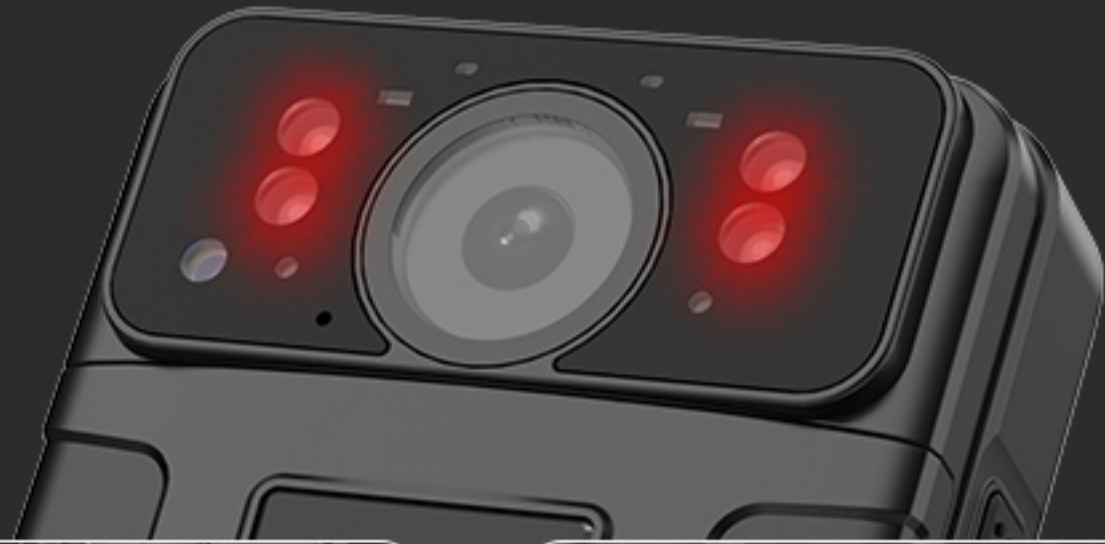

4 HD Infra-red-Lights